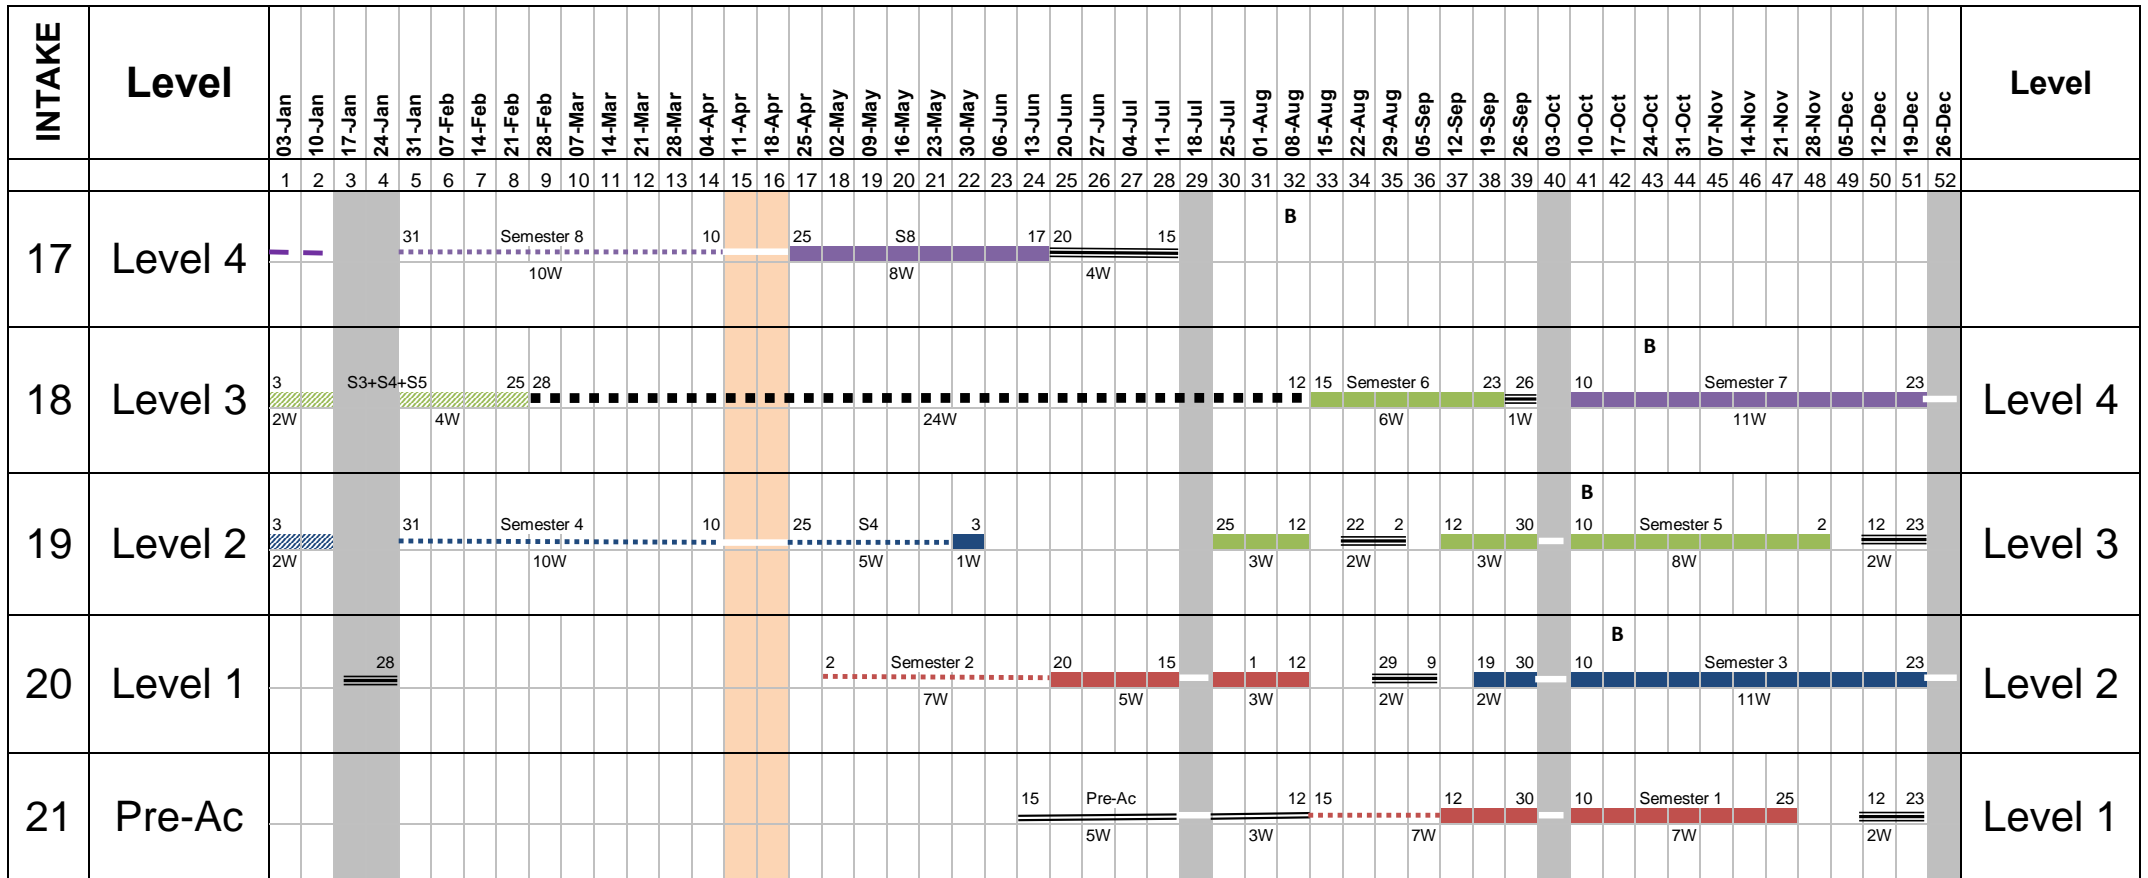

CALENDAR FOR B.Sc. ENGINEERING & B.Sc. (T & LM) - 2022

Revised on: 05/08/2022

- Academic work
- Reading Break
- Supplementary work + Revisions + Assessments
- Assessments
- Training
- Marking Time
- Projects
- Faculty BoE
- New Year Break
- Online Academic Sessions