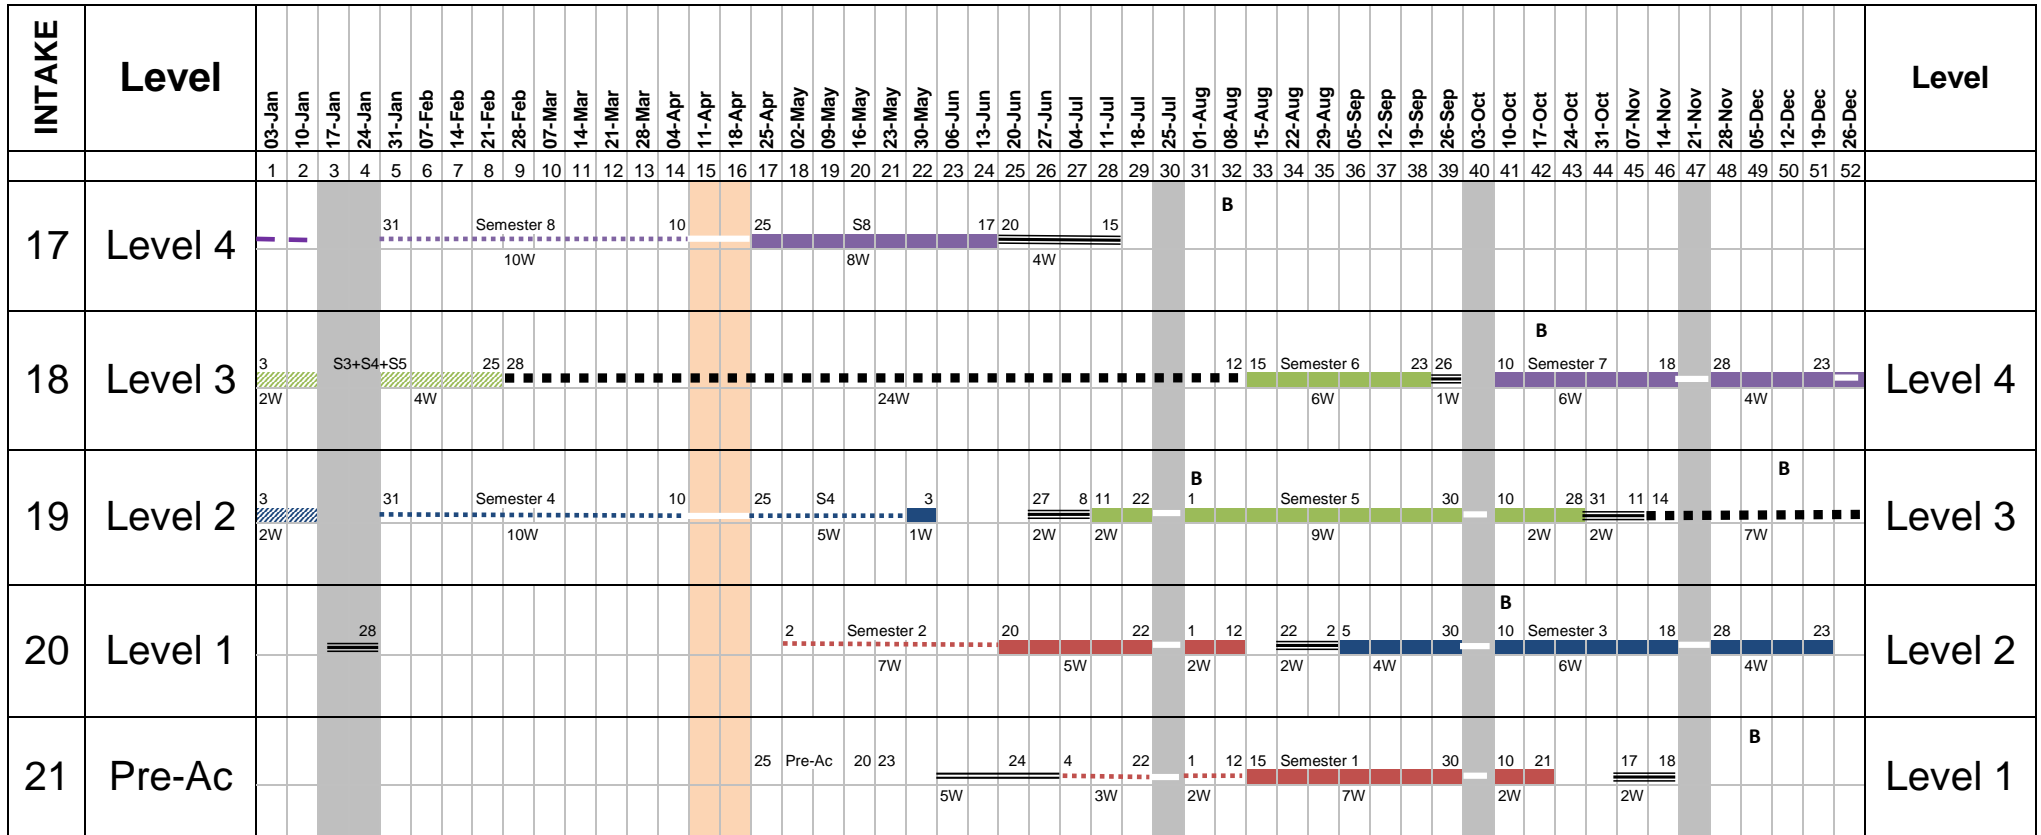

CALENDAR FOR B.Sc. ENGINEERING & B.Sc. (T & LM) - 2022

Revised on: 09/06/2022

- Academic work
- Reading Break
- Supplementary work + Revisions + Assesments
- Assessments
- Training
- Marking Time
- Projects
- New Year Break
- Online Academic Sessions
- Faculty BoE